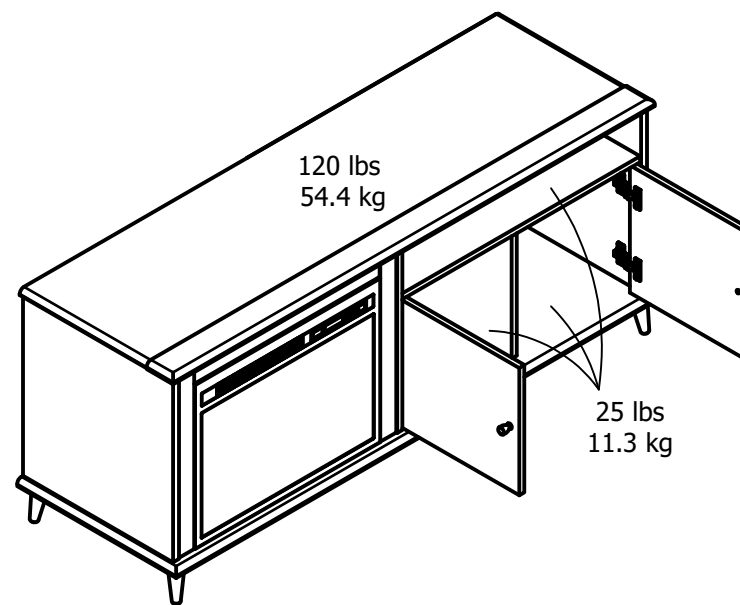

2893 - Fireplace/TV Stand

Door Area dimensions:
 14.33 in. (36.4 cm) W
 13.78 in. (35 cm) H
 17.56 in. (44.6 cm) D
 2 cubic feet each storage area

Overall Product Size (in inches)

59.61"W x 19.53"D x 24.63"H

151.4cm W x 49.6cm D x 62.6cm H

Wood Breakdown: 90%

Total storage: 5.56 cubic feet

Maximum Weight Capacities
 Unit Weight: 97 lbs (44 kg)