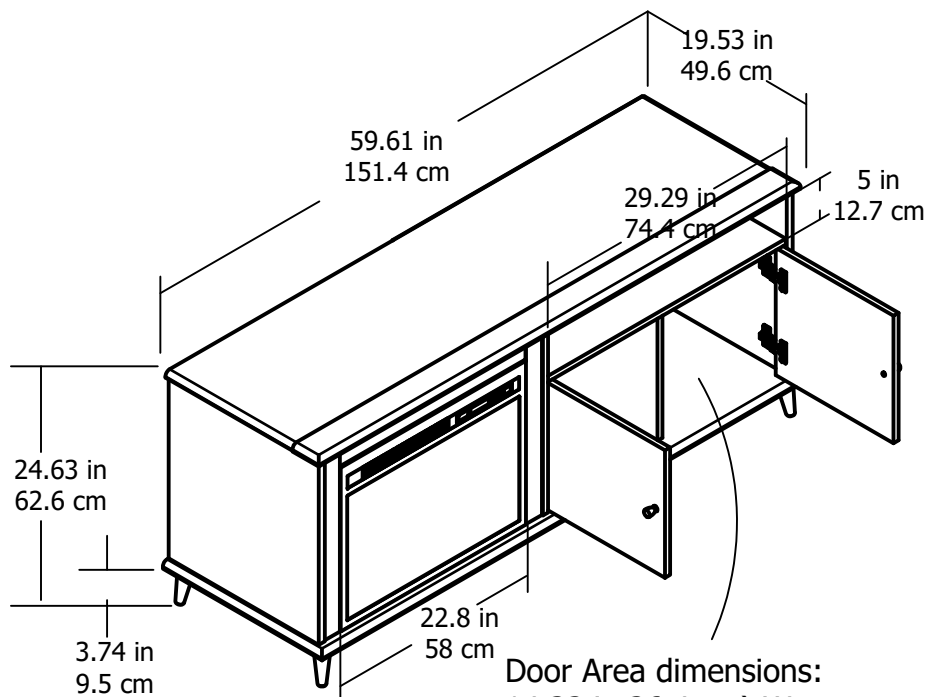

2893 - Fireplace/TV Stand

Door Area dimensions:
 14.33 in. (36.4 cm) W
 13.78 in. (35 cm) H
 17.56 in. (44.6 cm) D
 2 cubic feet each storage area

Overall Product Size (in inches)

59.61"W x 19.53"D x 24.63"H

151.4cm W x 49.6cm D x 62.6cm H

Wood Breakdown: 90%

Total storage: 5.56 cubic feet

Maximum Weight Capacities
 Unit Weight: 97 lbs (44 kg)